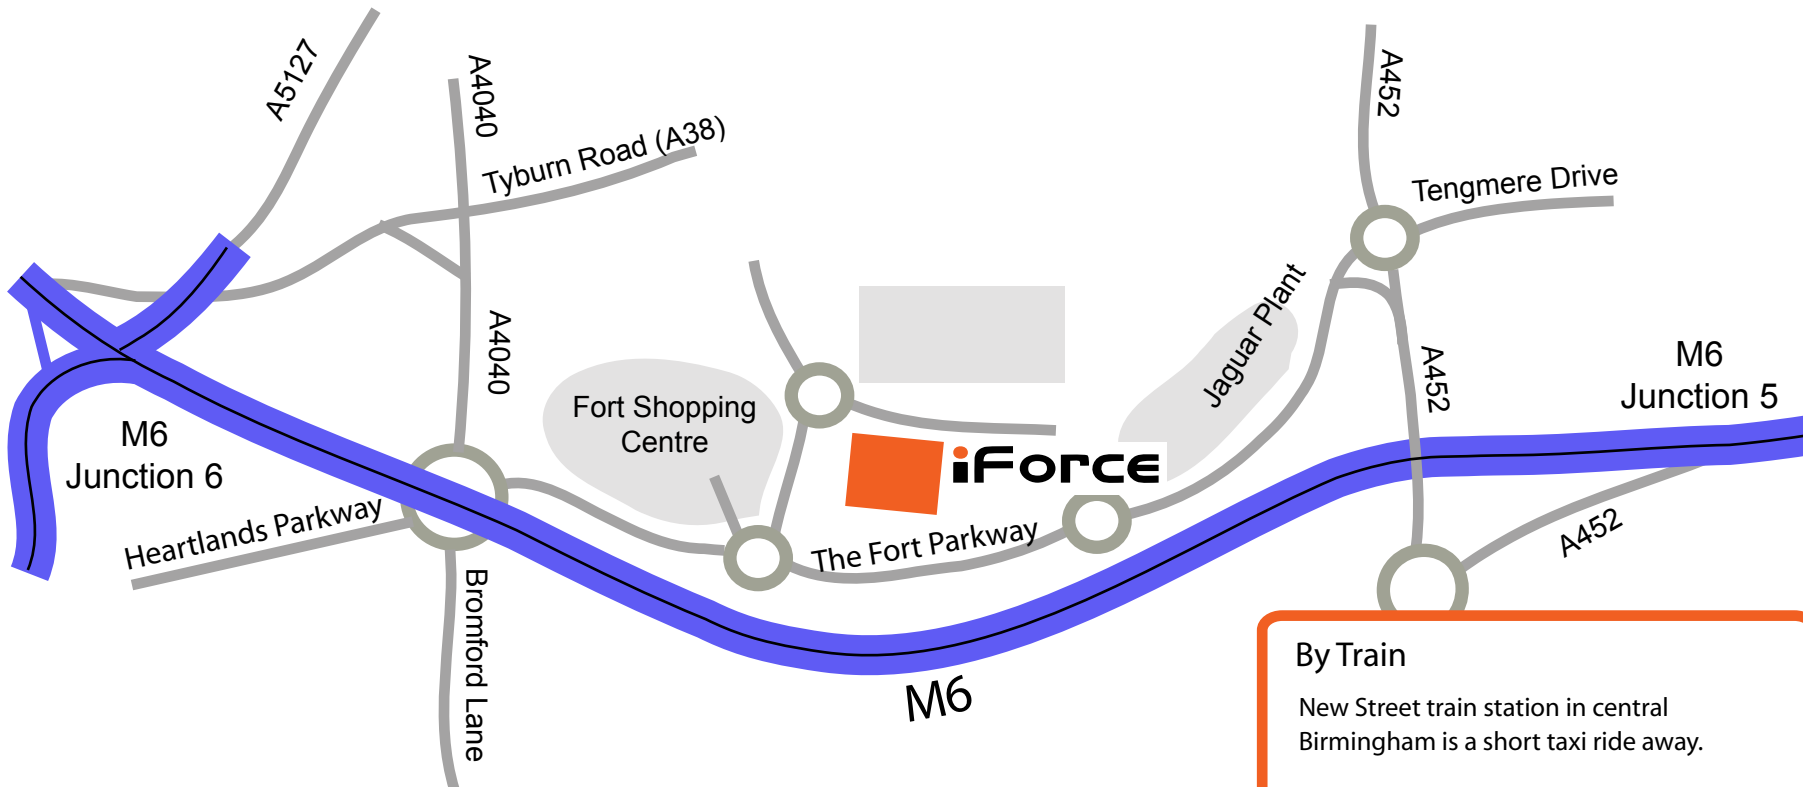

## From the South

Take the M6 to junction 5  
At the first roundabout take the 3rd exit, following signs for A452 Brownhills, Star City  
Second roundabout take the first exit onto the Fort Parkway, following signs to Star City, Fort Shopping Centre  
At the third roundabout go straight over  
At the fourth roundabout take the 3rd exit (2nd exit is for the Fort Shopping Centre) onto Wingfoot Way  
At the next roundabout take the 3rd exit and iForce is at the end of the road on the right

## From the North

Take the M6 to junction 6 (Spaghetti Junction), and follow signs for A38 Lichfield  
Follow A38 for 1 mile until the intersection with the A4040. Turn right towards Birmingham  
After 2 sets of traffic lights, take the first exit at the BromfordGate roundabout, to join the Fort Parkway.  
At the next roundabout, just after the Fort Shopping Centre, take the second exit, to join Wingfoot Way.  
At the next roundabout, take the third exit, to pass between Good Year Tyre Fort and iForce.

## By Train

New Street train station in central Birmingham is a short taxi ride away.